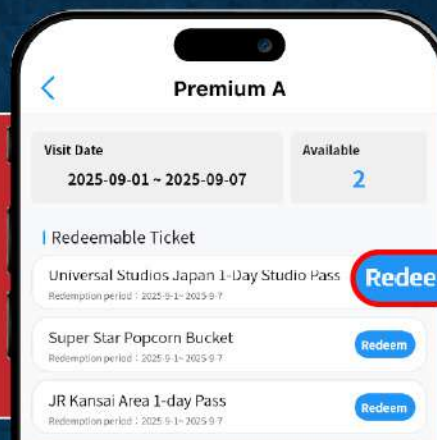

The Wizarding World of Harry Potter™
 Harry Potter and the Forbidden Journey™

Jurassic Park
 The Flying Dinosaur

Choose 1 out of 4

Limited quantity daily

Explore the Best Tours

Have Fun Pass

Choose 3 attractions listed in the official website and experience within 1 week!

Show the QR code to use without any redemption (in advance)

Premium A/B/C tickets must be redeemed in advance.

Redemption deadline: 15:00 (JST) on the same date.

Premium A

Choose 2

Redemption deadline: 19:00 (JST) on the same date.