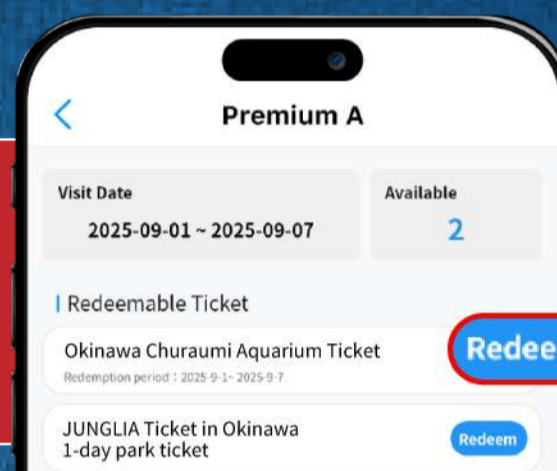

Have Fun in Okinawa Premium Pass

Explore the Best Tours

Have Fun Pass

Choose **3** attractions listed in the official website and and experience within 1 week!

Show the QR code to use without any redemption (in advance)

Premium A/B tickets must be redeemed in advance.

Premium A Choose **2**

Okinawa Churaumi Aquarium Ticket

JUNGLIA Ticket in Okinawa 1-day park ticket

Okinawa Zoo & Museum Admission Ticket

Kouri Ocean Tower Observation Deck Ticket in Okinawa